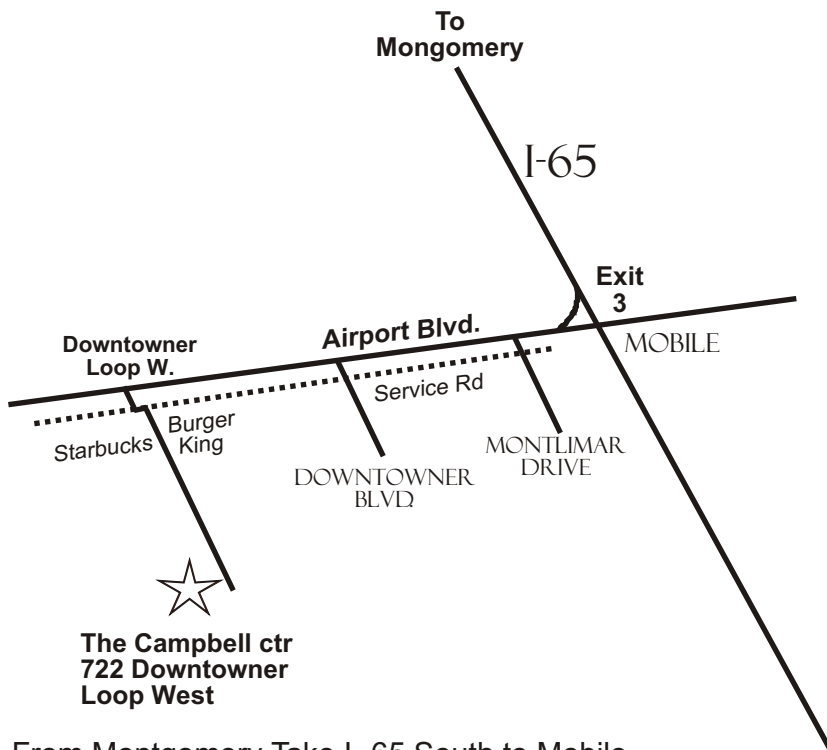

- From Birmingham Take I- 59 North
- Get off at exit no. 188 turn Right
- You will come to a 4 way stop go straight
- At the 2 red light turn left (Jacks on Right)
- go 3.6 miles - The Bridge is on left
- Front building is Administration

- From Montgomery Take I- 65 South to Mobile
- Get off at exit no. 3 (Airport Blvd) turn Right
- Go less then 1 mile and turn left on service road
- Turn right on Downtowner Loop W.
- Just past the AAA office is The Bridge Campbell Center
- Phone Number (251) 338-1780