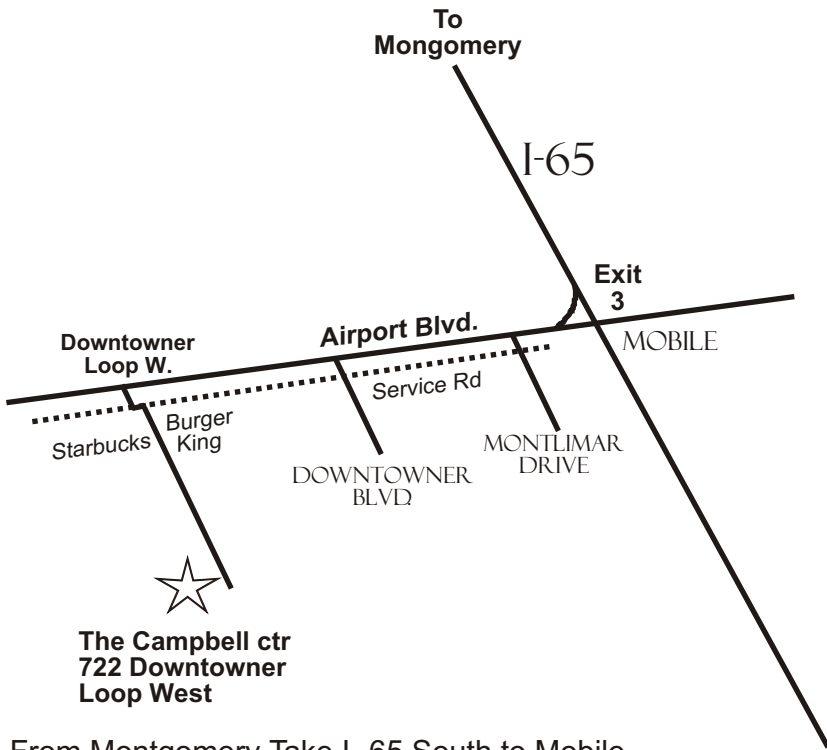

- From Birmingham Take I- 59 North
- Get off at exit no. 188 turn Right
- You will come to a 4 way stop go straight
- At the 2 red light turn left (Jacks on Right)
- go 3.6 miles - The Bridge is on left
- Front building is Administration

- From Montgomery Take I- 65 South to Mobile
- Get off at exit no. 3 (Airport Blvd) turn Right
- Go less then 1 mile and turn left on service road
- Turn right on Downtowner Loop W.
- Just past the AAA office is The Bridge Campbell Center
- Phone Number (251) 338-1780