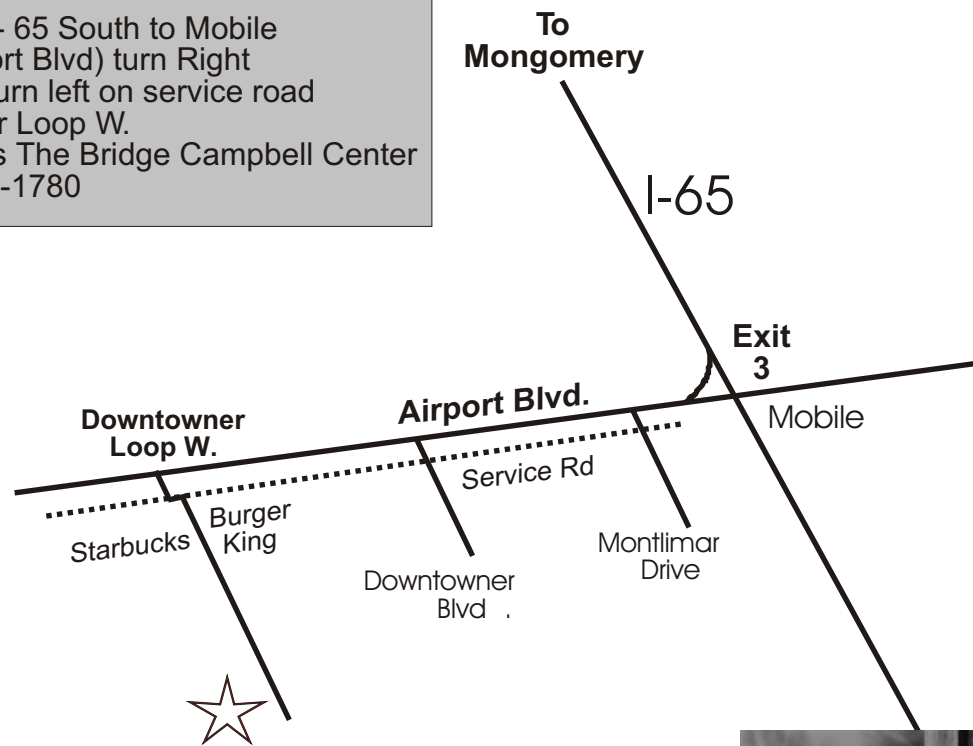

- From Montgomery Take I- 65 South to Mobile
- Get off at exit no. 3 (Airport Blvd) turn Right
- Go less then 1 mile and turn left on service road
- Turn right on Downtowner Loop W.
- Just past the AAA office is The Bridge Campbell Center
- Phone Number (251) 338-1780

**The Campbell ctr
722 Downtowner
Loop West**