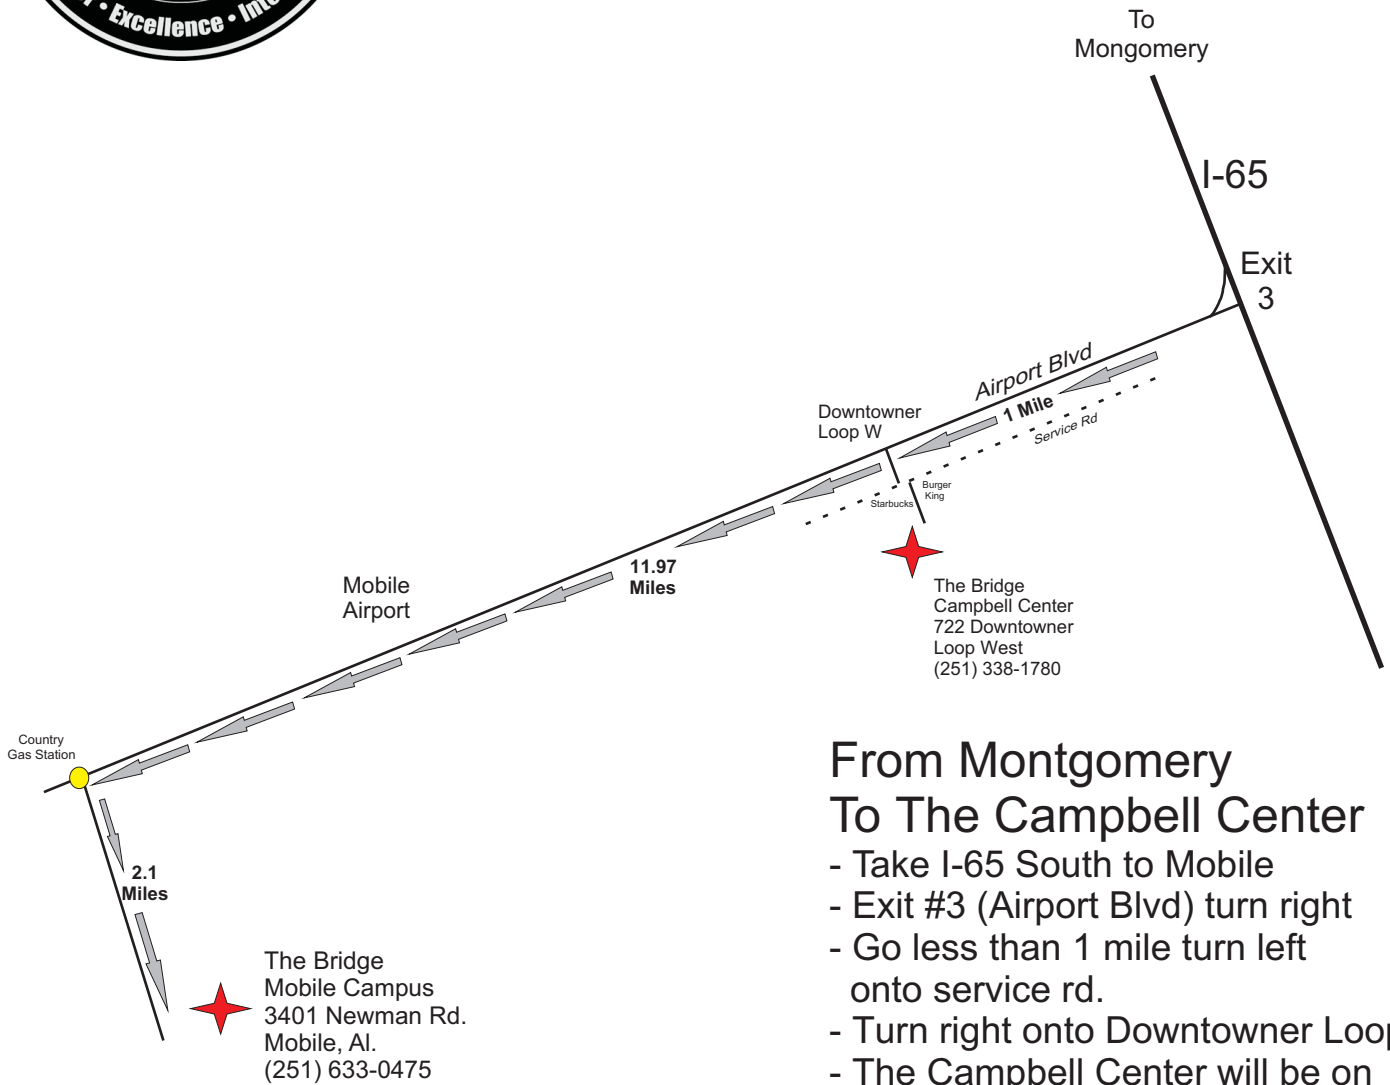

Directions to The Bridge Programs of Mobile

From Montgomery To The Campbell Center

- Take I-65 South to Mobile
- Exit #3 (Airport Blvd) turn right
- Go less than 1 mile turn left onto service rd.
- Turn right onto Downtowner Loop W
- The Campbell Center will be on the left just past the AAA office.

From Montgomery To Mobile Campus

- Take I-65 South to Mobile
- Exit #3 (Airport Blvd) turn right
- Go less than 13 miles at yellow caution light turn left onto Newman Rd.
- Go 2.1 miles and the Mobile Campus will be on the left.